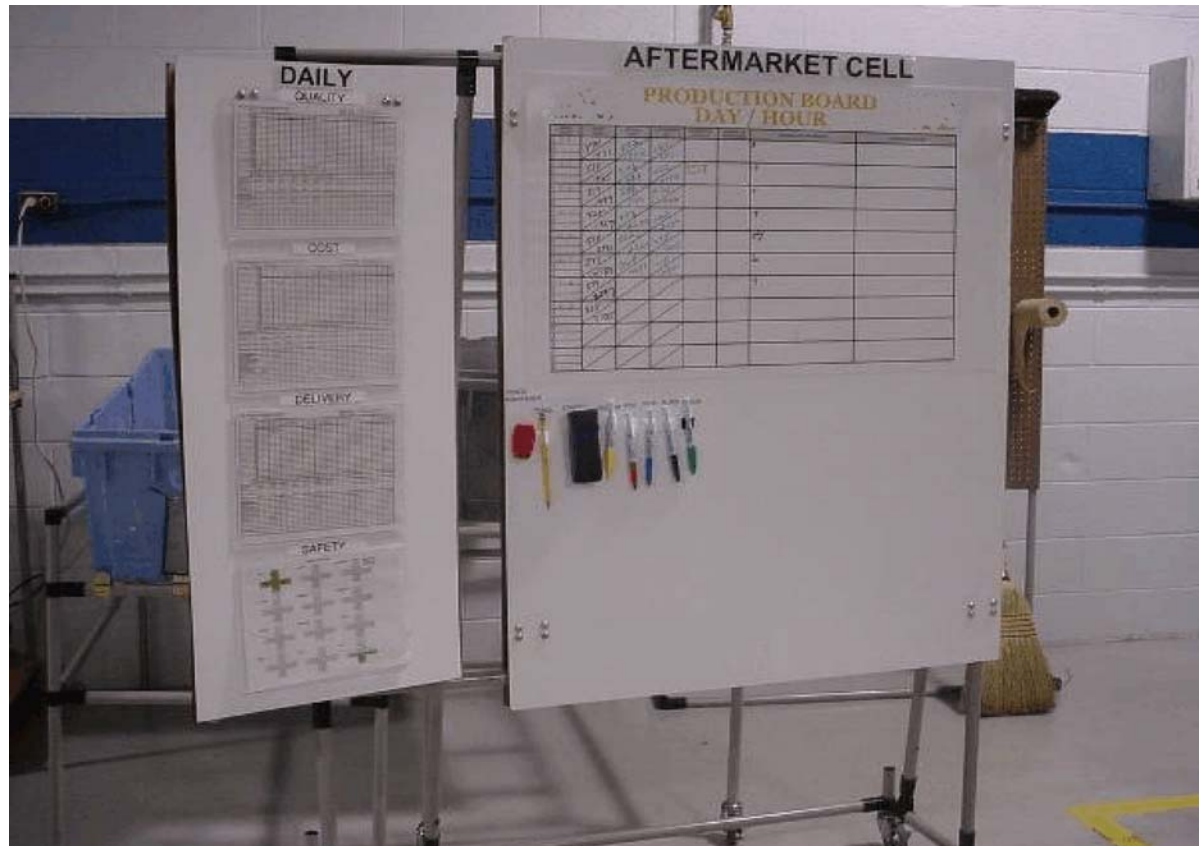

# Cell Performance Measurement Board

# Cell Measurement Cube

# Cell Measurement Board

# Administrative Offices?

Office Tracking Center

- The purpose of the office boards is to *get done to today what needs to be done* and to create continuous improvement.

Supplier Quality Board