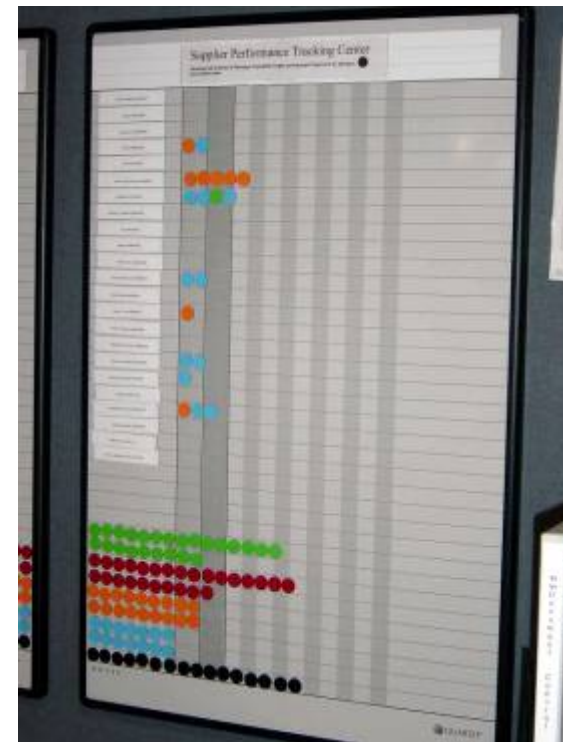

# Cell Measurement Cube

# Cell Measurement Board

# Administrative Offices?

Office Tracking Center

- The purpose of the office boards is to *get done to today what needs to be done* and to create continuous improvement.

Supplier Quality Board